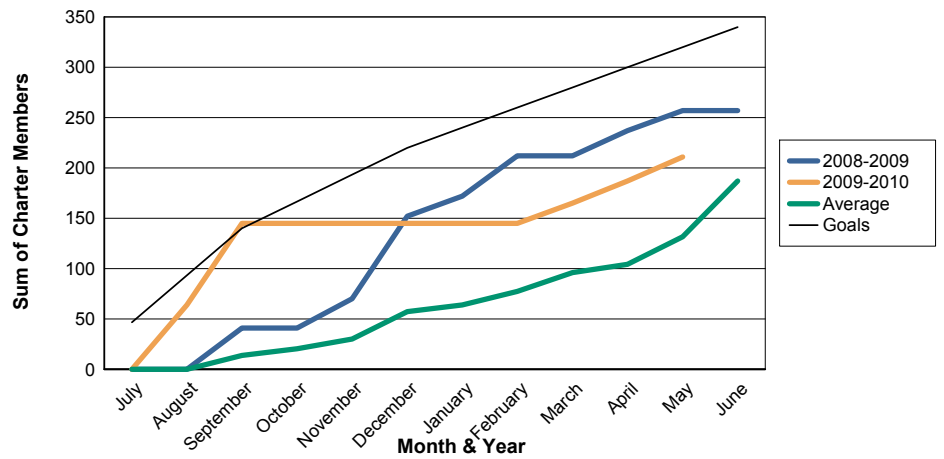

Sum of Charter Members/ Month & Year

For District 322C3