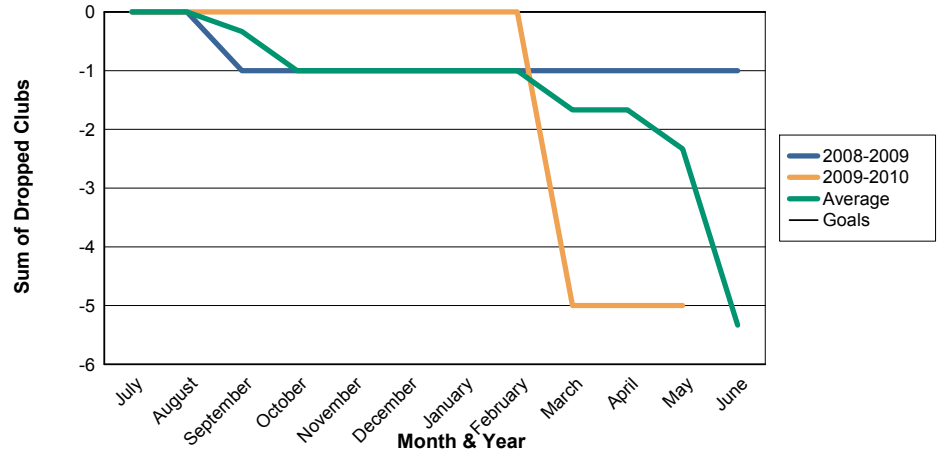

3 Year Comparisons for GMT Constitutional Area 6

By GMT District

As of May 2010

Sum of New Clubs/ Month & Year

For District 322C3

Sum of Dropped Clubs/ Month & Year

For District 322C3

Sum of Net Clubs/ Month & Year