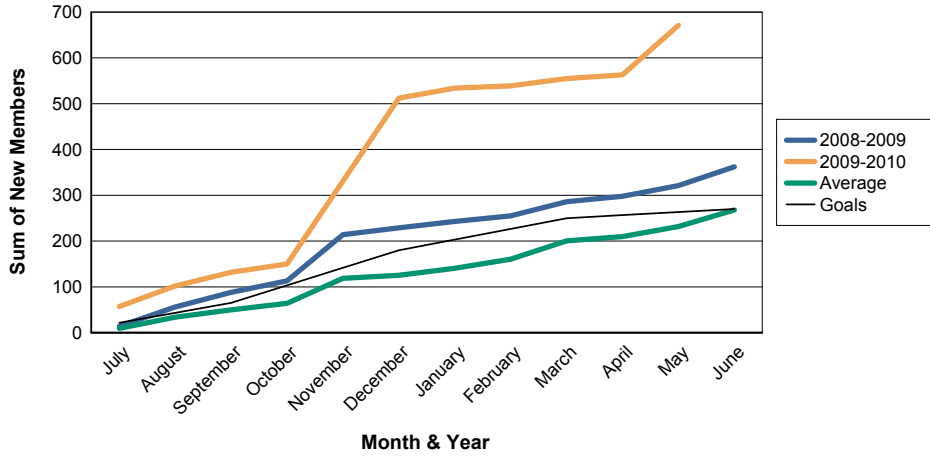

For District 322C3

Sum of Charter Members/ Month & Year

For District 322C3

3 Year Comparisons for GMT Constitutional Area 6

By GMT District

As of May 2010

Sum of New Members/ Month & Year

For District 322C3