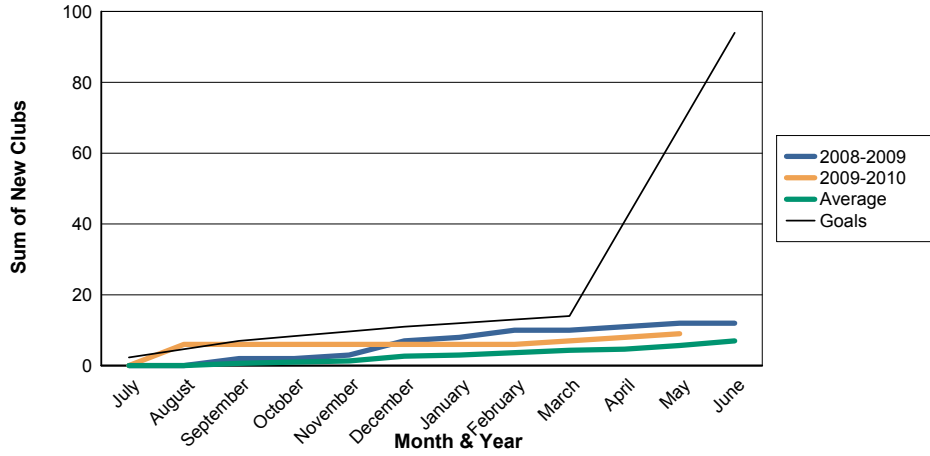

3 Year Comparisons for GMT Constitutional Area 6

By GMT District

As of May 2010

Sum of New Clubs/ Month & Year

For District 322C3

Sum of Dropped Clubs/ Month & Year

For District 322C3

Sum of Net Clubs/ Month & Year