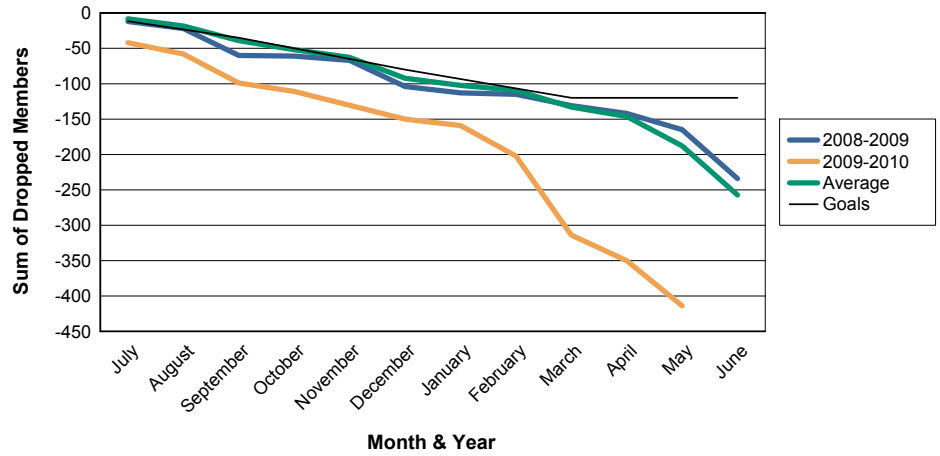

Sum of Dropped Members/ Month & Year

For District 322C3

Sum of Net Members/ Month & Year

For District 322C3