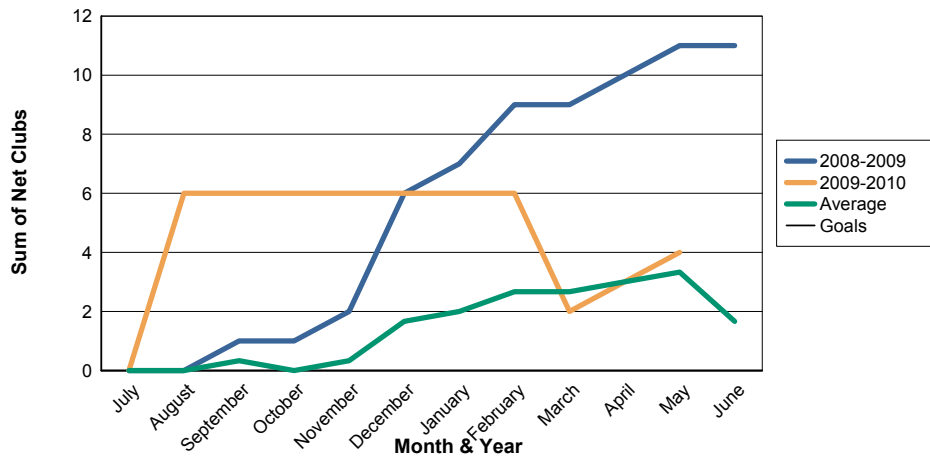

Sum of Net Clubs/ Month & Year

For District 322C3